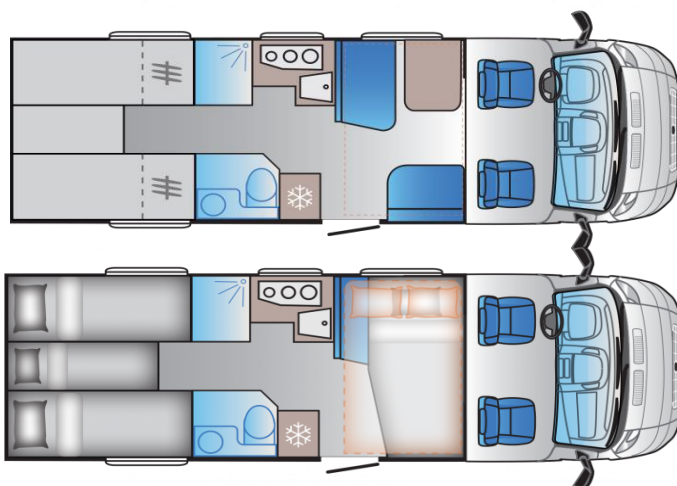

SUN LIVING S 75 SL

DATI TECNICI

X standard

O optional

CHASSIS

Emissions rating	Euro 6
Fiat 6 2.3 130 Hp 35 L	X

DIMENSIONS AND WEIGHTS

Body length (mm)	7420
Total width (mm)	2320
Total height (mm)	2870
Internal height (mm)	2100
Mass in running order (MRO, Kg)	3107
Maximum authorized weight (Kg)	3500
Maximum towing weight (Kg)	2000
Maximum loading weight (Kg)	393
Wheel base (mm)	4035
Nr. of homologated seats incl. driver's seat	5